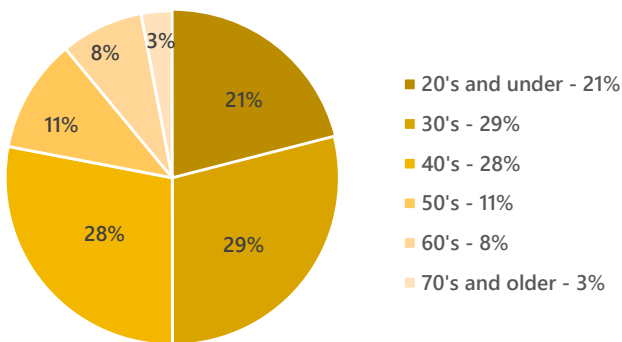

SoySource

2025 Media Kit

Seattle's "Most Read" Japanese Newspaper

ABOUT

Soy Source is a Japanese language newspaper that celebrates the people and events in the Greater Seattle community. Founded in 1992, Soy Source is the only Japanese publication that is locally-operated in Seattle. Our readers are primarily Japanese natives who have lived in the area for many years and tend to have higher educations and incomes. Through the publication's semi-monthly paper issues, website, online videos, and SNS pages, Soy Source is the most effective media for reaching the Japanese community in the Seattle area.

READER DEMOGRAPHICS

Age

Education

Occupation

Length of U.S. Residence

PRICES

Full Color Ads

Size		Spot Rate	Frequency Discount				Design Fee	
			4 Issues	8 Issues	12 Issues	24 Issues	New	Change
			10% OFF	20% OFF	50% OFF	60% OFF		
Full Page	9.84"x15.84"	\$2,000	\$1,800	\$1,600	\$1,000	\$800	\$600	\$200
Half Page	9.84"x7.68"	\$1,400	\$1,260	\$1,120	\$700	\$560	\$400	\$150
1/4 Page	9.84"x3.8"(Horizontal)	\$800	\$720	\$640	\$400	\$320	\$250	\$80
	4.86"x7.68"(Vertical)							
1/8 Page	4.86"x3.8"	\$500	\$450	\$400	\$250	\$200	\$150	\$50
1/16 Top Page	4.86"x1.835"(Horizontal)	\$700	\$630	\$560	\$350	\$280	\$150	\$50
	2.368"x3.8"(Vertical)							
1/16 Page	4.86"x1.835"(Horizontal)	\$400	\$360	\$320	\$200	\$160	\$150	\$50
	2.368"x3.8"(Vertical)							
1/32 Page	2.368"x1.835"	\$300	\$270	\$240	\$150	\$120	\$150	\$50