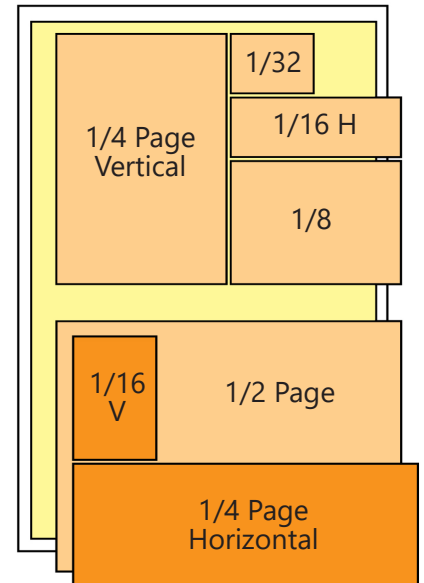

Online Banner Ad - soysource.net

Size	1 for 30 days	Design Fee
Top Banner	728 x 90 px	$400
Side Banner large	300 x 250 px	$200
Side Banner small	300 x 100 px	$100

Printed Insertion

$100 per 1,000 copies (Minimum Run : 5,000 copies)

*For insertion, please directly ship printed fliers to our printing facility

Editorial Production, Design, and Translation Fees

Editorial Production, DTP/Web design, and translation services are available at $75 per hour

Editorial production with a client interview is available at $200 per hour

2025 PUBLISHING SCHEDULE

Month	Publishing date
January 2025	12/27/2025 (2025 New Year Issue)
February 2025	1/24/2025
March 2025	2/28/2025
April 2025	3/28/2025
May 2025	4/25/2025
June 2025	5/23/2025
July 2025	6/27/2025
August 2025	7/24/2025
September 2025	8/22/2025
October 2025	9/26/2025
November 2025	10/24/2025
December 2025	11/28/2025
January 2026	12/26/2025 (2026 New Year Issue)

Advertisement Deadline: 2 weeks before the publish date

AD DESIGN SUBMISSION

Please submit as a PDF, JPG or TIFF file to design@napost.com. No bleed

CONTACT

Ako Mizoe

ako@napost.com

The North American Post
Publishing, Inc
519 6th Ave. S. Suite 220
Seattle, WA 98104