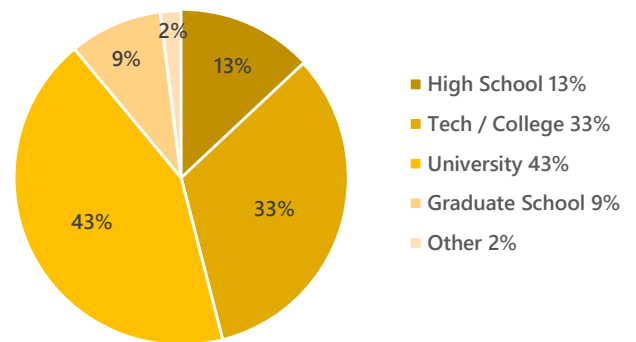

READER DEMOGRAPHICS

Age

Education

Occupation

Length of U.S. Residence

PRICES

Full Color Ads

Size		Spot Rate	Frequency Discount				Design Fee	
			4 Issues	8 Issues	12 Issues	24 Issues	New	Change
			10% OFF	20% OFF	50% OFF	60% OFF		
Full Page	9.84"x15.84"	\$2,000	\$1,800	\$1,600	\$1,000	\$800	\$600	\$200
Half Page	9.84"x7.68"	\$1,400	\$1,260	\$1,120	\$700	\$560	\$400	\$150
1/4 Page	9.84"x3.8"(Horizontal)	\$800	\$720	\$640	\$400	\$320	\$250	\$80
	4.86"x7.68"(Vertical)							
1/8 Page	4.86"x3.8"	\$500	\$450	\$400	\$250	\$200	\$150	\$50
1/16 Top Page	4.86"x1.835"(Horizontal)	\$700	\$630	\$560	\$350	\$280	\$150	\$50
	2.368"x3.8"(Vertical)							
1/16 Page	4.86"x1.835"(Horizontal)	\$400	\$360	\$320	\$200	\$160	\$150	\$50
	2.368"x3.8"(Vertical)							
1/32 Page	2.368"x1.835"	\$300	\$270	\$240	\$150	\$120	\$150	\$50