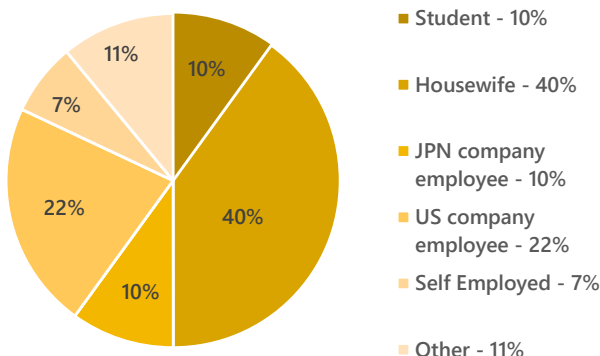

READER DEMOGRAPHICS

Age

Education

Occupation

Length of U.S. Residence

PRICES

Full Color Ads

Size		Spot Rate	Frequency Discount				Design Fee	
			4 Issues	8 Issues	12 Issues	24 Issues	New	Change
			10% OFF	20% OFF	50% OFF	60% OFF		
Full Page	9.84"x15.84"	\$2,000	\$1,800	\$1,600	\$1,000	\$800	\$600	\$200
Half Page	9.84"x7.68"	\$1,400	\$1,260	\$1,120	\$700	\$560	\$400	\$150
1/4 Page	9.84"x3.8"(Horizontal)	\$800	\$720	\$640	\$400	\$320	\$250	\$80
	4.86"x7.68"(Vertical)							
1/8 Page	4.86"x3.8"	\$500	\$450	\$400	\$250	\$200	\$150	\$50
1/16 Top Page	4.86"x1.835"(Horizontal)	\$700	\$630	\$560	\$350	\$280	\$150	\$50
	2.368"x3.8"(Vertical)							
1/16 Page	4.86"x1.835"(Horizontal)	\$400	\$360	\$320	\$200	\$160	\$150	\$50
	2.368"x3.8"(Vertical)							
1/32 Page	2.368"x1.835"	\$300	\$270	\$240	\$150	\$120	\$150	\$50

Online Banner Ad - soysource.net

Size	1 for 30 days	Design Fee
Top Banner	728 x 90 px	\$400
Side Banner large	300 x 250 px	\$200
Side Banner small	300 x 100 px	\$100

Printed Insertion

\$100 per 1,000 copies (Minimum Run : 5,000 copies)