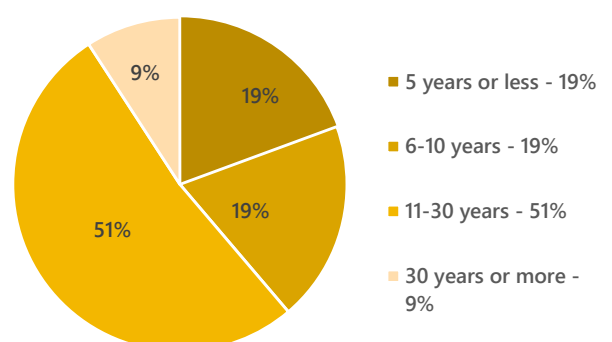

READER DEMOGRAPHICS

Age

Education

Occupation

Length of U.S. Residence

PRICES

Full Color Ads

Size		Spot Rate	Frequency Discount				Design Fee	
			4 Issues	8 Issues	12 Issues	24 Issues	New	Change
			10% OFF	20% OFF	50% OFF	60% OFF		
Full Page	9.84"x15.84"	\$2,000	\$1,800	\$1,600	\$1,000	\$800	\$600	\$200
Half Page	9.84"x7.68"	\$1,400	\$1,260	\$1,120	\$700	\$560	\$400	\$150
1/4 Page	9.84"x3.8"(Horizontal)	\$800	\$720	\$640	\$400	\$320	\$250	\$80
	4.86"x7.68"(Vertical)							
1/8 Page	4.86"x3.8"	\$500	\$450	\$400	\$250	\$200	\$150	\$50
1/16 Top Page	4.86"x1.835"(Horizontal)	\$700	\$630	\$560	\$350	\$280	\$150	\$50
	2.368"x3.8"(Vertical)							
1/16 Page	4.86"x1.835"(Horizontal)	\$400	\$360	\$320	\$200	\$160	\$150	\$50
	2.368"x3.8"(Vertical)							
1/32 Page	2.368"x1.835"	\$300	\$270	\$240	\$150	\$120	\$150	\$50

Online Banner Ad - soysource.net

Size	1 for 30 days	Design Fee
Top Banner	728 x 90 px	\$400
Side Banner large	300 x 250 px	\$200
Side Banner small	300 x 100 px	\$100

Printed Insertion

\$100 per 1,000 copies (Minimum Run : 5,000 copies)