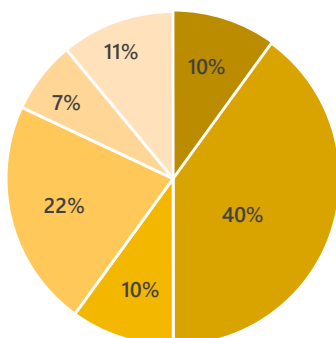

READER DEMOGRAPHICS

Age

- 20's and under - 21%
- 30's - 29%
- 40's - 28%
- 50's - 11%
- 60's - 8%
- 70's and older - 3%

Education

- High School 13%
- Tech / College 33%
- University 43%
- Graduate School 9%
- Other 2%

Occupation

- Student - 10%
- Housewife - 40%
- JPN company employee - 10%
- US company employee - 22%
- Self Employed - 7%
- Other - 11%

Length of U.S. Residence

- 5 years or less - 19%
- 6-10 years - 19%
- 11-30 years - 51%
- 30 years or more - 9%

PRICES

Full Color Ads

Size		Spot Rate	Frequency Discount							Design Fee
			4 Issues	8 Issues	12 Issues	16 Issues	20 Issues	24 Issues	48 Issues	
			5 % OFF	10% OFF	15% OFF	20% OFF	25% OFF	30% OFF	40% OFF	
Full Page	10"x16.25"	\$1200	\$1,140	\$1,080	\$1,020	\$960	\$900	\$840	\$720	\$600
Half Page	10"x7.875"	\$800	\$760	\$720	\$680	\$640	\$600	\$560	\$480	\$400
1/4 Page	10"x3.875"(Horizontal)	\$500	\$475	\$450	\$425	\$400	\$375	\$350	\$300	\$250
	4.9375"x7.875"(Vertical)									
1/8 Page	4.9375"x3.875"	\$300	\$285	\$270	\$255	\$240	\$225	\$210	\$180	\$150
1/16 Page* (12 or more)	4.9375"x1.875"(Horizontal)	\$450	-	-	\$383	\$360	\$338	\$315	\$270	\$150
	2.4375"x3.875"(Vertical)									