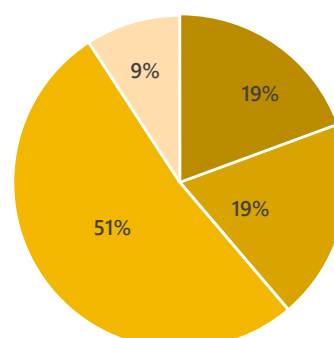

READER DEMOGRAPHICS

Age

- 20's and under - 21%
- 30's - 29%
- 40's - 28%
- 50's - 11%
- 60's - 8%
- 70's and older - 3%

Education

- High School 13%
- Tech / College 33%
- University 43%
- Graduate School 9%
- Other 2%

Occupation

- Student - 10%
- Housewife - 40%
- JPN company employee - 10%
- US company employee - 22%
- Self Employed - 7%
- Other - 11%

Length of U.S. Residence

- 5 years or less - 19%
- 6-10 years - 19%
- 11-30 years - 51%
- 30 years or more - 9%

PRICES

Full Color Ads

Size		Spot Rate	Frequency Discount							Design Fee
			4 Issues	8 Issues	12 Issues	16 Issues	20 Issues	24 Issues	48 Issues	
			5 % OFF	10% OFF	15% OFF	20% OFF	25% OFF	30% OFF	40% OFF	
Full Page	10"x16.25"	\$1200	\$1,140	\$1,080	\$1,020	\$960	\$900	\$840	\$720	\$600
Half Page	10"x7.875"	\$800	\$760	\$720	\$680	\$640	\$600	\$560	\$480	\$400
1/4 Page	10"x3.875"(Horizontal)	\$500	\$475	\$450	\$425	\$400	\$375	\$350	\$300	\$250
	4.9375"x7.875"(Vertical)									
1/8 Page	4.9375"x3.875"	\$300	\$285	\$270	\$255	\$240	\$225	\$210	\$180	\$150
1/16 Page* (12 or more)	4.9375"x1.875"(Horizontal)	\$450	-	-	\$383	\$360	\$338	\$315	\$270	\$150
	2.4375"x3.875"(Vertical)									