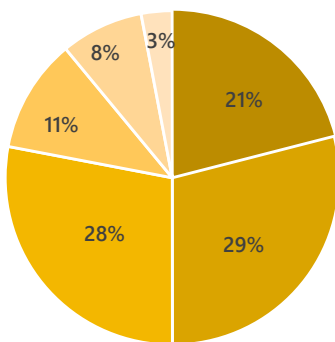

READER DEMOGRAPHICS

Age

- 20's and under - 21%
- 30's - 29%
- 40's - 28%
- 50's - 11%
- 60's - 8%
- 70's and older - 3%