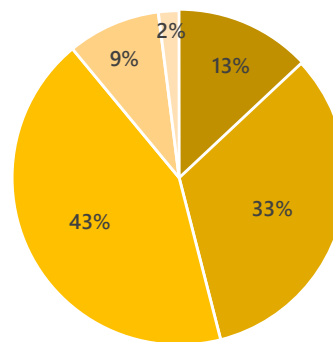

FACT TABLE

Founded	1992
Publishing Schedule	Every 2nd and 4th Friday of the month
Printed Circulation	15,000 monthly (7,500 per issue)
Website Access	Soysource.net - Monthly Page View 70K / User 20K
Potential Readership	As high as 50,000 in the Greater Seattle area
Major Distribution	Uwajimaya, Daiso, H-mart and other Asian grocery stores/Japanese Restaurants/Bellevue College, UW, and other schools with Japanese programs/medical and dental offices, and Japanese-related local events
Distribution Area	Seattle: 45%, Eastside (Bellevue, Redmond, Kirkland, etc.): 35%, North (Lynnwood, Edmonds, etc.): 10%, South (Renton, Kent, Federal Way, etc.): 10%

READER DEMOGRAPHICS

Age

- 20's and under - 21%
- 30's - 29%
- 40's - 28%
- 50's - 11%
- 60's - 8%
- 70's and older - 3%

Education

- High School 13%
- Tech / College 33%
- University 43%
- Graduate School 9%
- Other 2%

PRICES

Full Color Ads

Size		Spot Rate	Frequency Discount							Design Fee
			4 Issues	8 Issues	12 Issues	16 Issues	20 Issues	24 Issues	48 Issues	
			5 % OFF	10% OFF	15% OFF	20% OFF	25% OFF	30% OFF	40% OFF	
Full Page	10"x16.25"	\$1200	\$1,140	\$1,080	\$1,020	\$960	\$900	\$840	\$720	\$600
Half Page	10"x7.875"	\$800	\$760	\$720	\$680	\$640	\$600	\$560	\$480	\$400
1/4 Page	10"x3.875"(Horizontal)	\$500	\$475	\$450	\$425	\$400	\$375	\$350	\$300	\$250
	4.9375"x7.875"(Vertical)									
1/8 Page	4.9375"x3.875"	\$300	\$285	\$270	\$255	\$240	\$225	\$210	\$180	\$150
1/16 Page* (12 or more)	4.9375"x1.875"(Horizontal)	\$450	-	-	\$383	\$360	\$338	\$315	\$270	\$150
	2.4375"x3.875"(Vertical)									