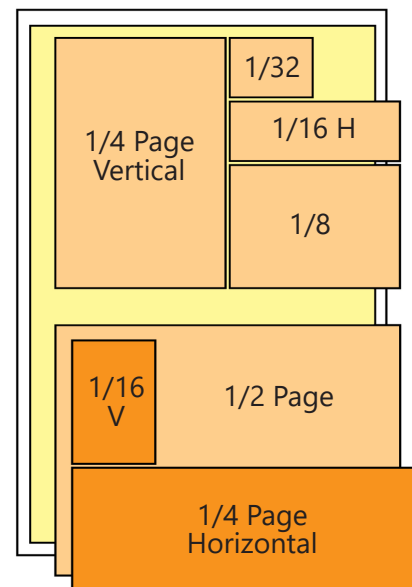

*1/16 and 1/32 page size B/W ads are available only with 12 issues+ contract

Online Banner Ad - <https://www.soysource.net/>

Size	1 mont	Design Fee
Top Banner	728 x 90 px	$400
Side Banner large	300 x 200 px	$200
Side Banner small	300 x 100 px	$100

Printed Insertion

$60 per 1,000 copies (Minimum Run : 5,000 copies)

*For insertion, please directly ship printed fliers to our printing facility

Editorial Production, Design, and Translation Fees

Editorial Production, DTP/Web design, and translation services are available at $75 per hour

Editorial production with a client interview is available at $200 per hour

2022 PUBLISHING SCHEDULE

Month	2nd Friday issue date	4th Friday issue date
December 2021	12/10	12/24 (2022 New Year Issue)
January 2022	1/14	1/28
February 2022	2/11	1/25
March 2022	3/11	3/25
April 2022	4/8	4/22
May 2022	5/13	5/27
June 2022	6/10	6/24
July 2022	7/8	7/22
August 2022	8/12	8/26
September 2022	9/9	9/23
October 2022	10/14	10/28
November 2022	11/11	11/25
December 2022	12/9	12/23 (2023 New Year Issue)

Advertisement Deadline: 2 weeks before the publish date

AD DESIGN SUBMISSION

Please submit as a PDF, JPG or TIFF file to design@napost.com No bleed

CONTACT

Ako Mizoe

ako@napost.com

The North American Post
Publishing, Inc
519 6th Ave. S. Suite 220