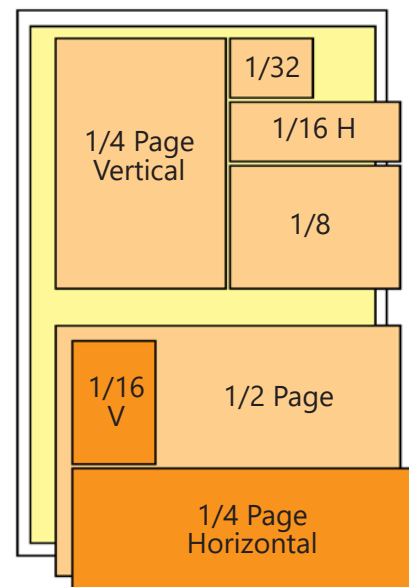

*1/16 and 1/32 page size B/W ads are available only with 12 issues+ contract

Online Banner Ad - <https://www.soysource.net/>

Size	1 mont	Design Fee
Top Banner	728 x 90 px	$400
Side Banner large	300 x 200 px	$200
Side Banner small	300 x 100 px	$100

Printed Insertion

$60 per 1,000 copies (Minimum Run : 5,000 copies)

*For insertion, please directly ship printed fliers to our printing facility

Editorial Production, Design, and Translation Fees

Editorial Production, DTP/Web design, and translation services are available at $75 per hour

Editorial production with a client interview is available at $200 per hour

2021 PUBLISHING SCHEDULE

Month	2nd Friday issue date	4th Friday issue date
January 2021	1/15	1/29
February 2021	2/12	1/26
March 2021	3/12	3/26
April 2021	4/9	4/23
May 2021	5/14	5/28
June 2021	6/11	6/25
July 2021	7/9	7/23
August 2021	8/13	8/27
September 2021	9/10	9/24
October 2021	10/8	10/22
November 2021	11/12	11/26
December 2021	12/10	12/24 (New Year Issue)

Advertisement Deadline

2 weeks before the publish date

AD DESIGN SUBMISSION

Please submit as a PDF, JPG or TIFF file to design@napost.com No bleed

CONTACT

misa@napost.com
(206) 519-5469

The North American Post
Publishing, Inc
519 6th Ave. S. Suite 220
Seattle, WA 98104