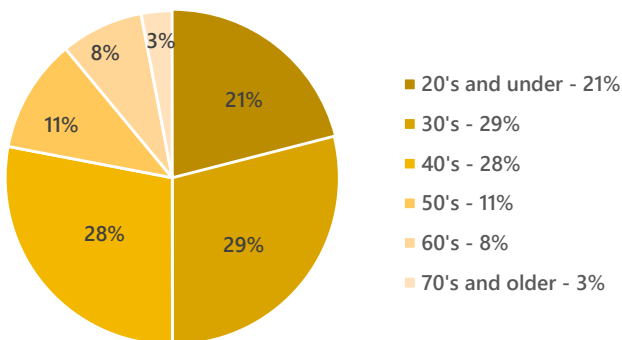

READER DEMOGRAPHICS

Age